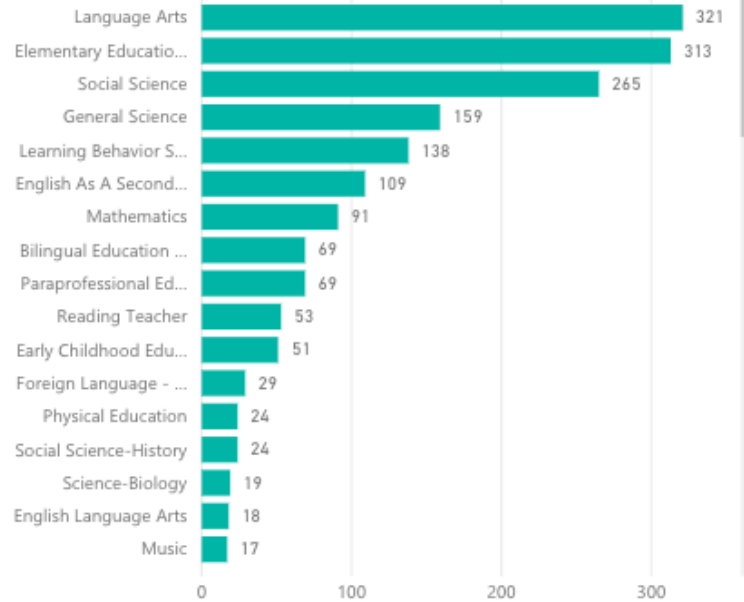

Reports - Illinois State University

Report

Student Placement Statewide

Educator Map

Endorsements

Program Completion Year

Employment Count

655