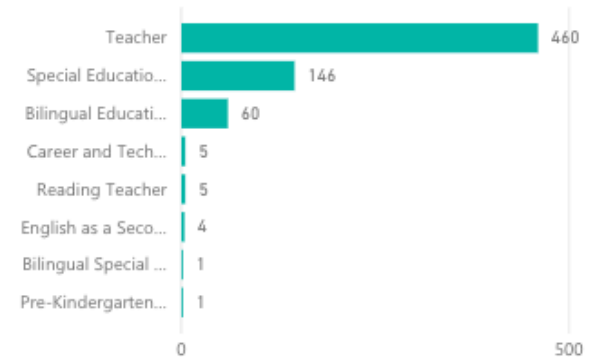

Employment Position