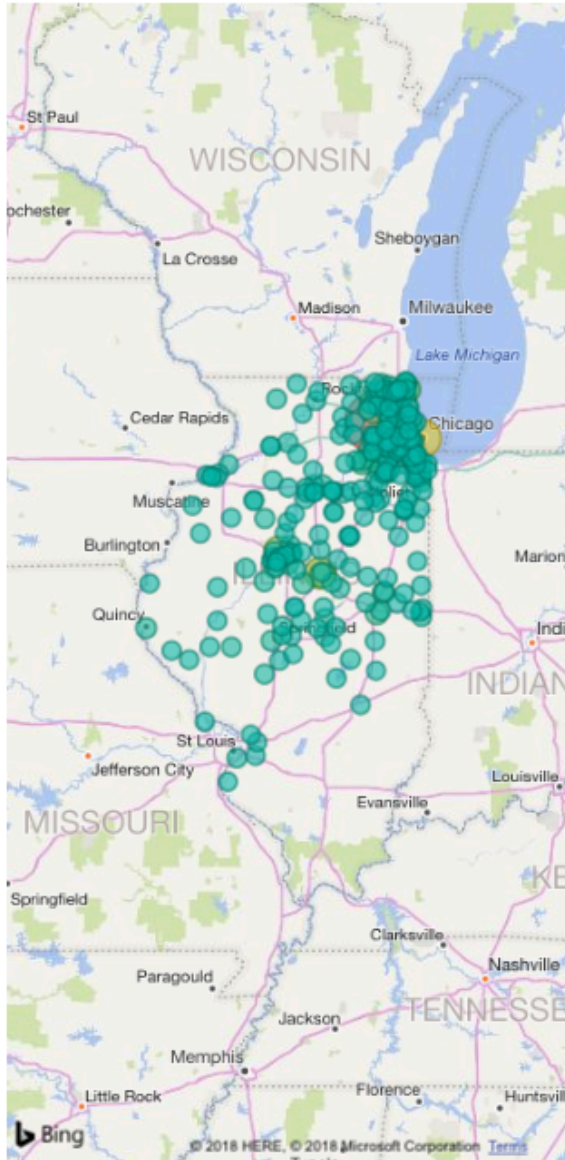

Reports - Illinois State University

Report

Student Placement Statewide

Educator Map

Endorsements

Program Completion Year

Employment Count

655