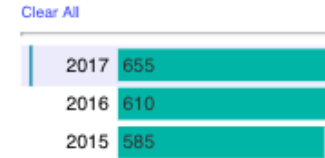

Reports - Illinois State University

Report

Student Placement Statewide

Educator Map

Endorsements

Program Completion Year

Employment Count

655